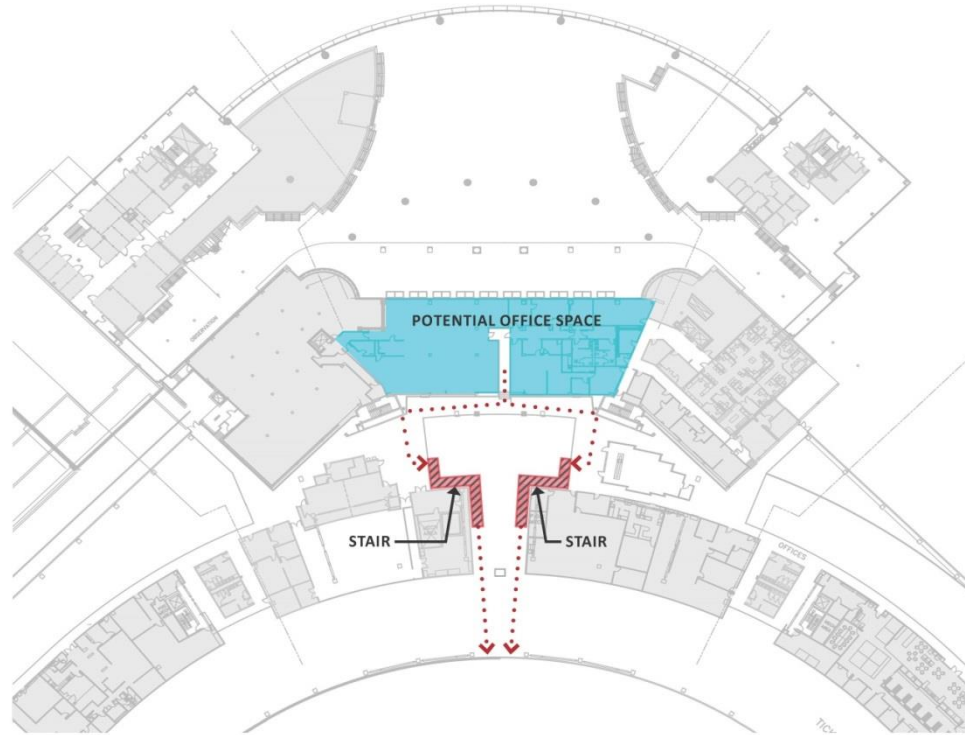

Floor Plan

MEZZANINE FLOOR PLAN

CENTRAL TERMINAL STAIRS
SEATTLE-TACOMA INTERNATIONAL AIRPORT

New stairways improves access, safety and opens more airport space

Artist Rendering

UNDERSTAIR STUDY

OPTION 3

CENTRAL TERMINAL STAIRS
SEATTLE- TACOMA INTERNATIONAL AIRPORT | MARCH 10, 2016

Stairways with glass railing will blend well with public terminal areas